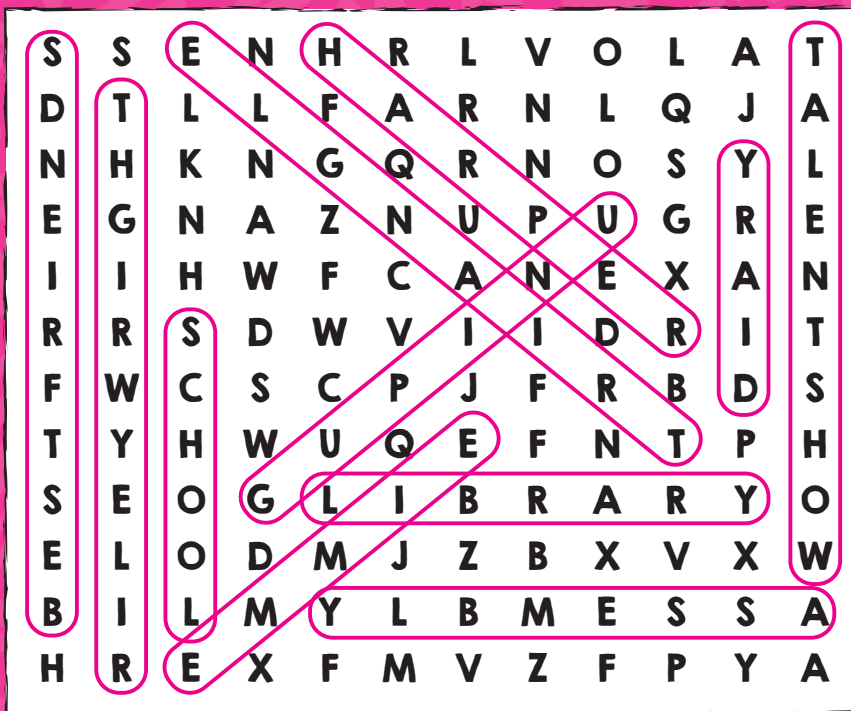

WORDSEARCH